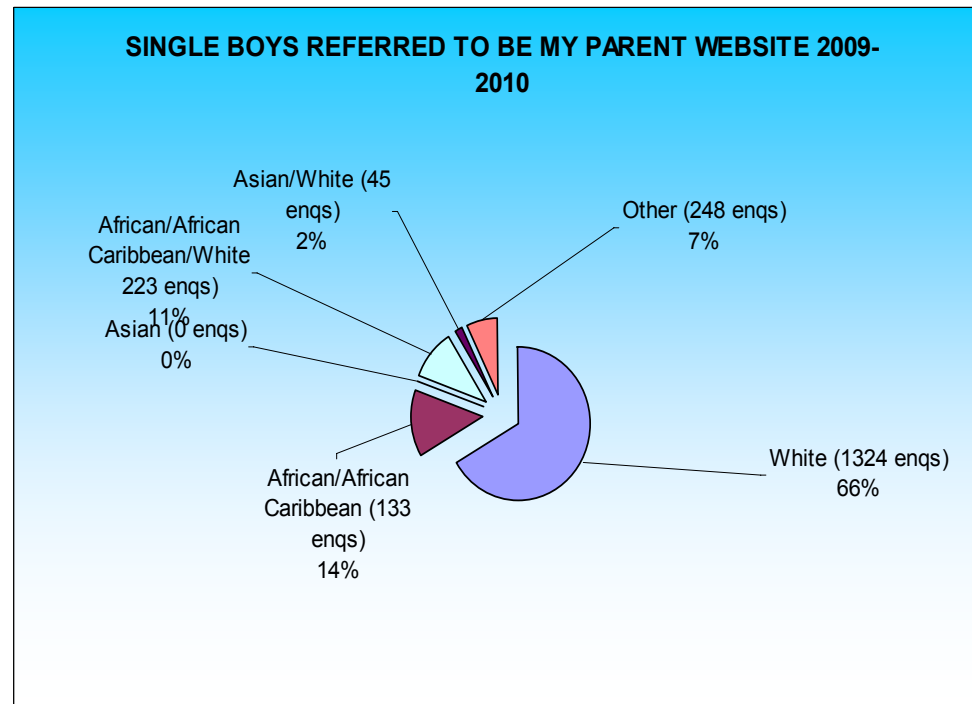

Breakdown of single children referred to Be My Parent website between 1 April 2009 – 31 March 2010

306 single children were referred to Be My Parent.

The single girls received 1163 enquiries and the single boys received 1973 enquiries