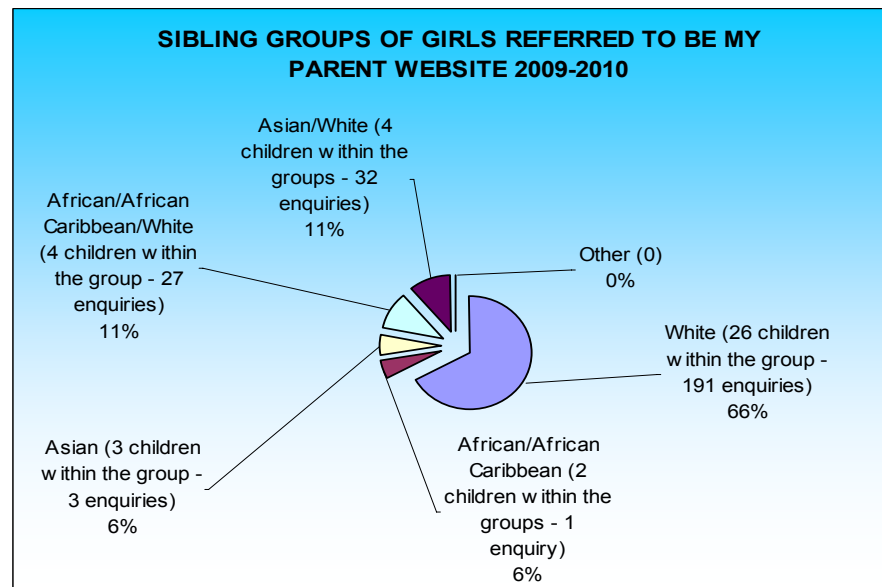

Breakdown of sibling groups of children referred to Be My Parent website between 1 April 2009 – 31 March 2010

272 children within sibling groups were referred to Be My Parent between 1 April 2009 – 31 March 2010

The children received a total of 1456 enquiries