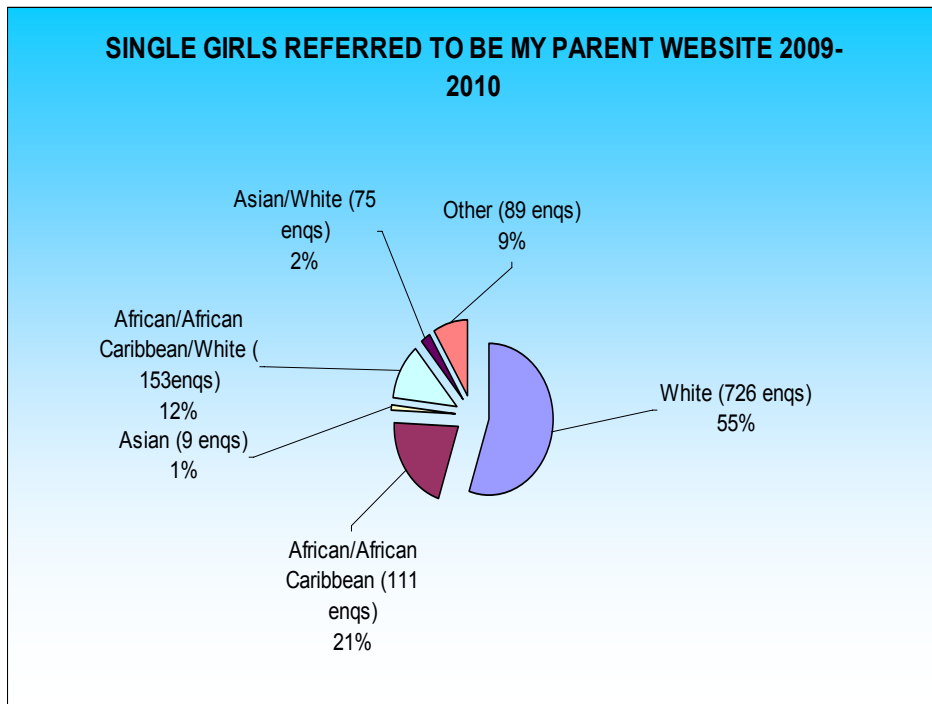

Breakdown of single children referred to Be My Parent website between 1 April 2009 – 31 March 2010

306 single children were referred to Be My Parent.

The single girls received 1163 enquiries and the single boys received 1973 enquiries