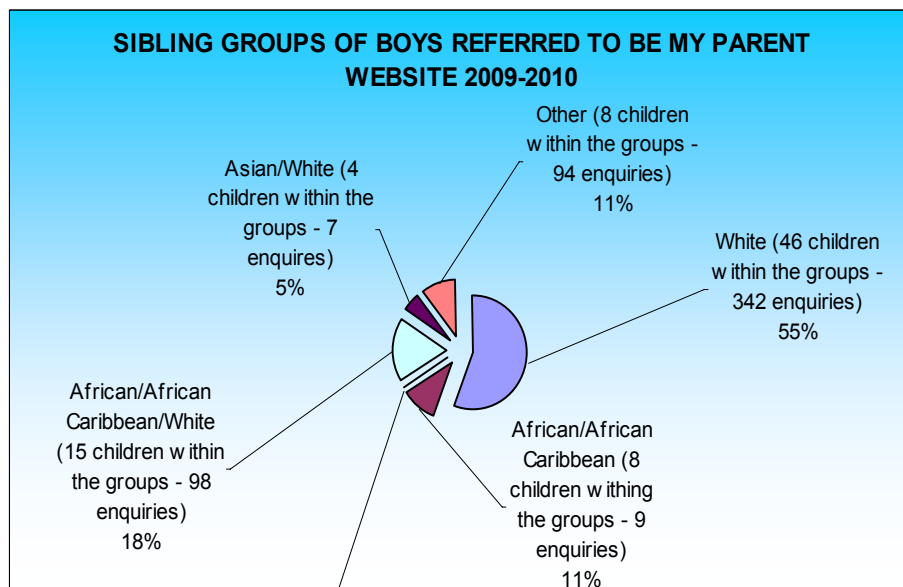

Breakdown of sibling groups of children referred to Be My Parent website between 1 April 2009 – 31 March 2010

272 children within sibling groups were referred to Be My Parent between 1 April 2009 – 31 March 2010

The children received a total of 1456 enquiries