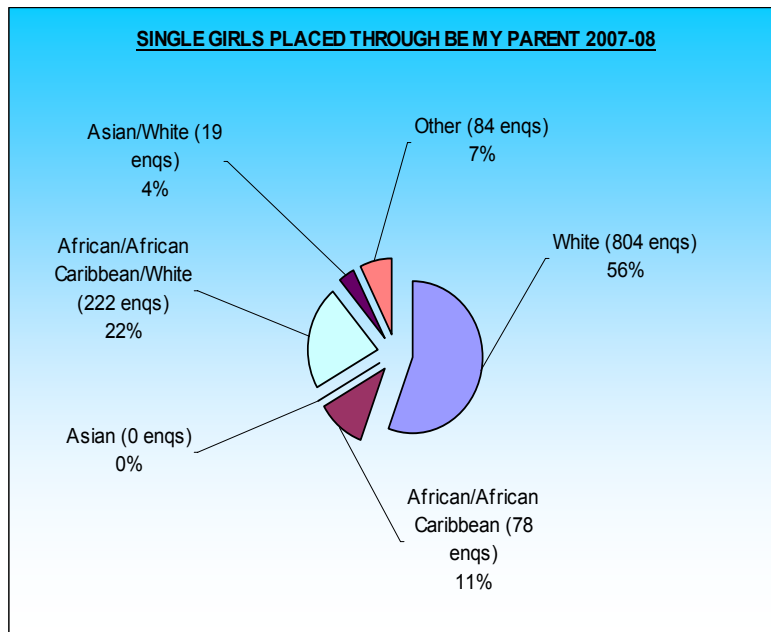

Breakdown of single children placed through Be My Parent between 1 April 2007 – 31 March 2008

53 single children were placed via Be My Parent between 1 April 2007-31 March 2008

The single boys received 612 enquiries and the single girls received 1207 enquiries.