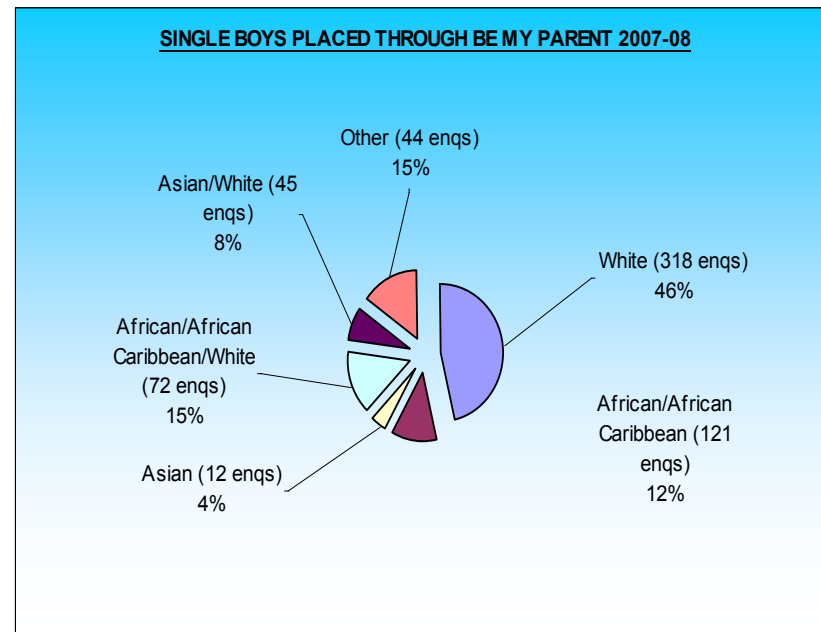

Breakdown of single children placed through Be My Parent between 1 April 2007 – 31 March 2008

53 single children were placed via Be My Parent between 1 April 2007-31 March 2008

The single boys received 612 enquiries and the single girls received 1207 enquiries.