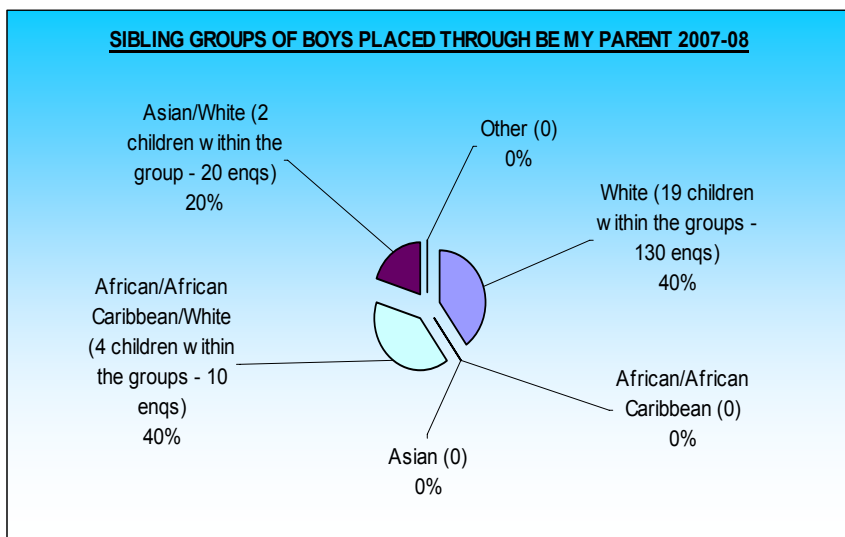

Breakdown of sibling groups placed through Be My Parent between 1 Apr 2007 – 31 March 2008

80 children in sibling groups were placed via Be My parent.

The children received a total of 731 enquiries.