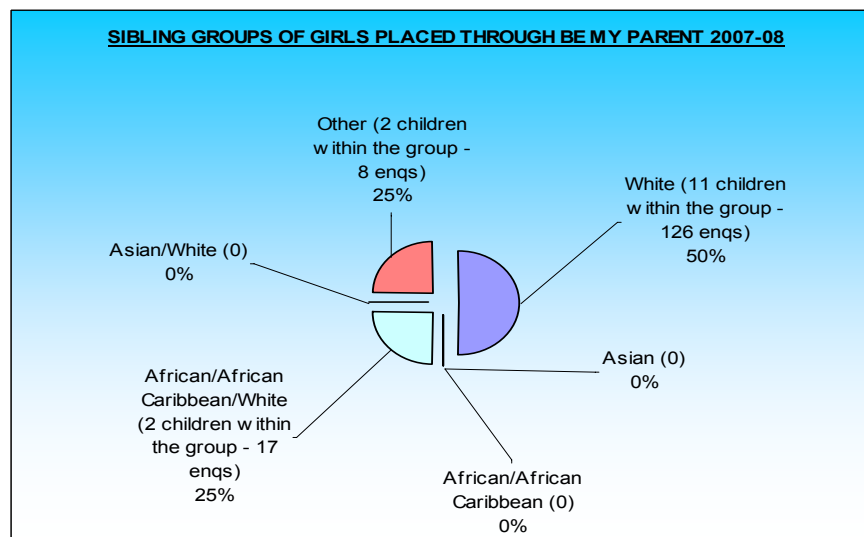

Breakdown of sibling groups placed through Be My Parent between 1 Apr 2007 – 31 March 2008

80 children in sibling groups were placed via Be My parent.

The children received a total of 731 enquiries.