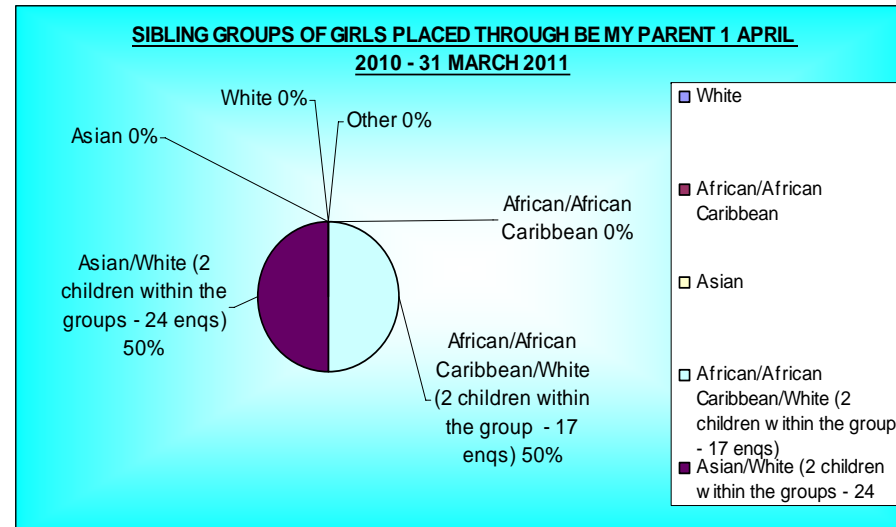

Breakdown of sibling groups placed through Be My Parent between 1 Apr 2010 – 31 March 2011

32 children in sibling groups were placed via Be My parent.

The children received a total of 410 enquiries.