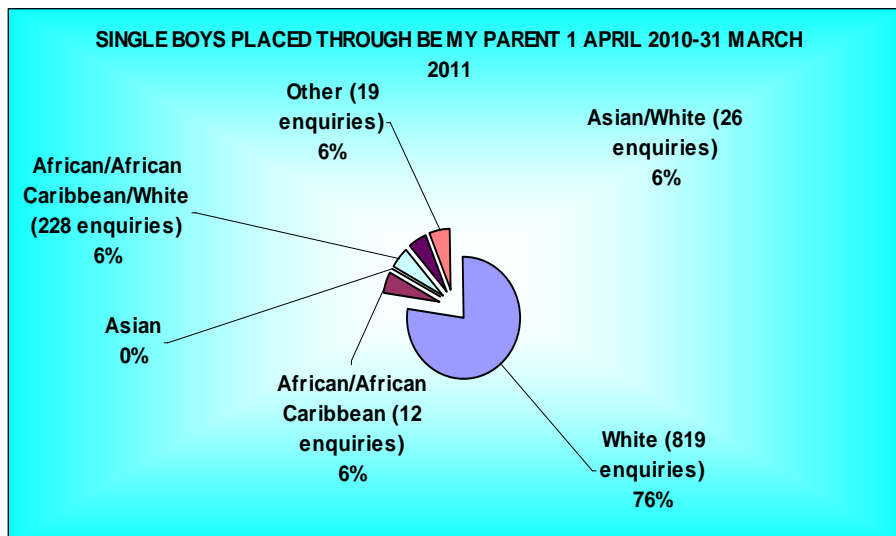

BE MY PARENT PLACEMENT BREAKDOWN OF SINGLE CHILDREN FROM 1 APRIL 2010 – 31 MARCH 2011

Age	White	African/ African Caribbean	Asian	African or African- Caribbean/ White	White/Asian	Other	Total	No. of enquiries	Listing of other ethnicities
0 – 1	1 boy (3) -	1 boy (4) -	- -	1 boy (32) 2 girls (74)	- -	- -	5	113	
1 – 2	6 boys (226) 4 girls (260)	1 boy (8) 3 girls (19)	- -	1 boy (55) -	1 boy (5) -	1 boy (13) -	17	586	White/Iranian
3 – 5	8 boys (214) 4 girls (98)	- 1 girl (6)	- -	2 boys (141) -	1 boy (21) -	- -	16	480	
6 – 10	9 boys (294) 8 girls (217)	- -	- -	- -	- -	1 boy (6) -	18	517	White/Filipino
11 – 16	3 boys (82) 1 girl (14)	- -	- -	- -	- -	- -	4	96	
Total	44 (1408)	6 (37)	0	6 (302)	2 (26)	2 (19)	60	1792	

(figures in brackets represent number of enquiries)

BE MY PARENT PLACEMENT BREAKDOWN OF SIBLING GROUPS FROM 1 APRIL 2010 – 31 MARCH 2011

<u>Ethnicity</u>	Girls	Boys	Girls & Boys	Total	No. of enquiries	Listing of other ethnicities
White	2 gps of 2 (61) - -	3 gps of 2 (109) - -	7 gps of 2 (177) - -	24	347	
African or African/Caribbean	- - -	- - -	- - -	0	0	
Asian	- - -	- - -	- - -	0	0	
African or African/Caribbean/ White	1 gp of 2 (17) - -	- - -	- - -	2	17	
Asian/White	1 gp of 2 (24) - -	- - -	2 gps of 2 (22) - -	6	46	
Other	- - -	- - -	- - -	0	0	
Total	8 (102)	6 (109)	18 (199)	32	410	

(figures in brackets represent number of enquiries)

Placements made via the website

38 single children

13 sibling groups of 2 children

Placements made via the newspaper

22 single children

3 sibling groups of 2 children

Breakdown of single children placed through Be My Parent between 1 April 2010 – 31 March 2011

60 single children were placed via Be My Parent between 1 April 2010-31 March 2011

The single boys received 1104 enquiries and the single girls received 688 enquiries.