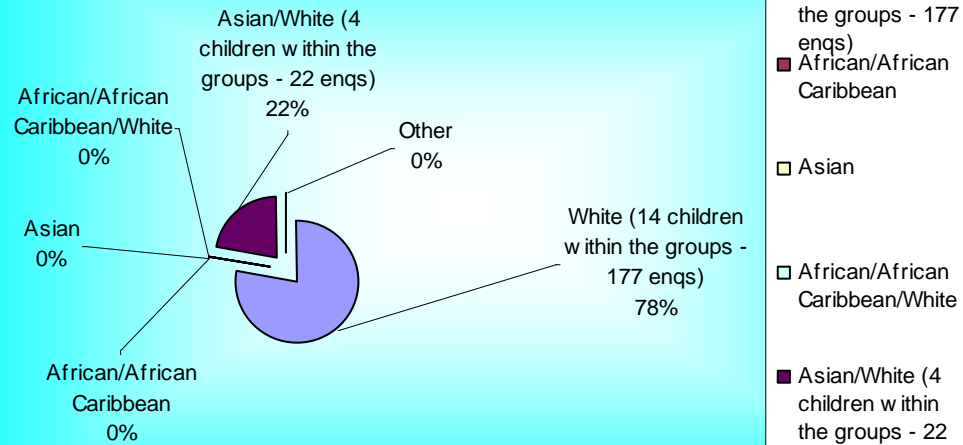

BE MY PARENT PLACEMENT BREAKDOWN OF SINGLE CHILDREN FROM 1 APRIL 2010 – 31 MARCH 2011

Age	White	African/ African Caribbean	Asian	African or African- Caribbean/ White	White/Asian	Other	Total	No. of enquiries	Listing of other ethnicities
0 – 1	1 boy (3) -	1 boy (4) -	- -	1 boy (32) 2 girls (74)	- -	- -	5	113	
1 – 2	6 boys (226) 4 girls (260)	1 boy (8) 3 girls (19)	- -	1 boy (55) -	1 boy (5) -	1 boy (13) -	17	586	White/Iranian
3 – 5	8 boys (214) 4 girls (98)	- 1 girl (6)	- -	2 boys (141) -	1 boy (21) -	- -	16	480	
6 – 10	9 boys (294) 8 girls (217)	- -	- -	- -	- -	1 boy (6) -	18	517	White/Filipino
11 – 16	3 boys (82) 1 girl (14)	- -	- -	- -	- -	- -	4	96	
Total	44 (1408)	6 (37)	0	6 (302)	2 (26)	2 (19)	60	1792	

(figures in brackets represent number of enquiries)

BE MY PARENT PLACEMENT BREAKDOWN OF SIBLING GROUPS FROM 1 APRIL 2010 – 31 MARCH 2011

<u>Ethnicity</u>	Girls	Boys	Girls & Boys	Total	No. of enquiries	Listing of other ethnicities
White	2 gps of 2 (61) - -	3 gps of 2 (109) - -	7 gps of 2 (177) - -	24	347	
African or African/Caribbean	- - -	- - -	- - -	0	0	
Asian	- - -	- - -	- - -	0	0	
African or African/Caribbean/ White	1 gp of 2 (17) - -	- - -	- - -	2	17	
Asian/White	1 gp of 2 (24) - -	- - -	2 gps of 2 (22) - -	6	46	
Other	- - -	- - -	- - -	0	0	
Total	8 (102)	6 (109)	18 (199)	32	410	

Breakdown of sibling groups placed through Be My Parent between 1 Apr 2010 – 31 March 2011

32 children in sibling groups were placed via Be My parent.

The children received a total of 410 enquiries.

SIBLING GROUPS OF BOYS & GIRLS PLACED THROUGH BE MY PARENT 1

APRIL 2010-31 MARCH 2011

- White (14 children w ithin the groups - 177 enqs)
- African/African Caribbean
- Asian
- African/African Caribbean/White
- Asian/White (4 children w ithin the groups - 22 enqs)
- Other