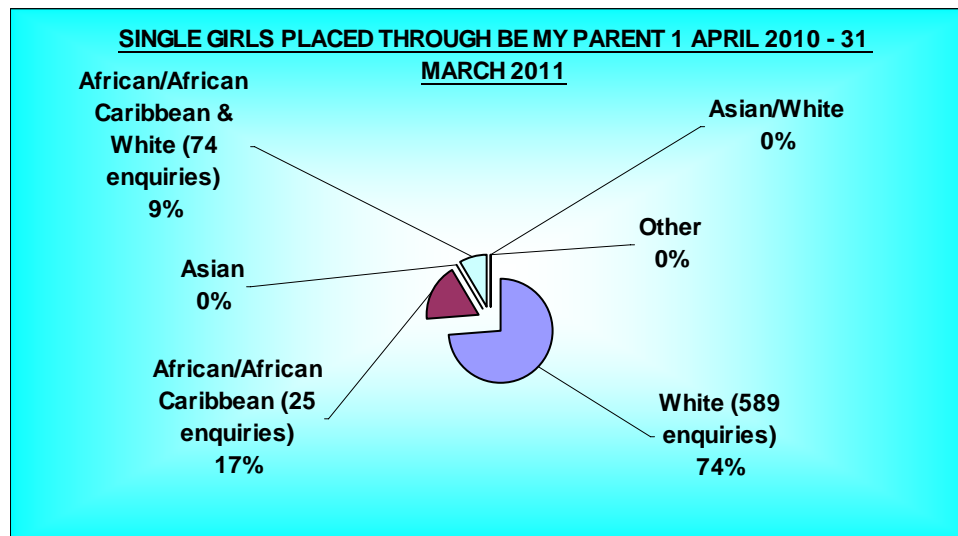

BE MY PARENT PLACEMENT BREAKDOWN OF SINGLE CHILDREN FROM 1 APRIL 2010 – 31 MARCH 2011

Age	White	African/ African Caribbean	Asian	African or African- Caribbean/ White	White/Asian	Other	Total	No. of enquiries	Listing of other ethnicities
0 – 1	1 boy (3) -	1 boy (4) -	- -	1 boy (32) 2 girls (74)	- -	- -	5	113	
1 – 2	6 boys (226) 4 girls (260)	1 boy (8) 3 girls (19)	- -	1 boy (55) -	1 boy (5) -	1 boy (13) -	17	586	White/Iranian
3 – 5	8 boys (214) 4 girls (98)	- 1 girl (6)	- -	2 boys (141) -	1 boy (21) -	- -	16	480	
6 – 10	9 boys (294) 8 girls (217)	- -	- -	- -	- -	1 boy (6) -	18	517	White/Filipino
11 – 16	3 boys (82) 1 girl (14)	- -	- -	- -	- -	- -	4	96	
Total	44 (1408)	6 (37)	0	6 (302)	2 (26)	2 (19)	60	1792	

(figures in brackets represent number of enquiries)

BE MY PARENT PLACEMENT BREAKDOWN OF SIBLING GROUPS FROM 1 APRIL 2010 – 31 MARCH 2011

<u>Ethnicity</u>	Girls	Boys	Girls & Boys	Total	No. of enquiries	Listing of other ethnicities
White	2 gps of 2 (61) - -	3 gps of 2 (109) - -	7 gps of 2 (177) - -	24	347	
African or African/Caribbean	- - -	- - -	- - -	0	0	
Asian	- - -	- - -	- - -	0	0	
African or African/Caribbean/ White	1 gp of 2 (17) - -	- - -	- - -	2	17	
Asian/White	1 gp of 2 (24) - -	- - -	2 gps of 2 (22) - -	6	46	
Other	- - -	- - -	- - -	0	0	
Total	8 (102)	6 (109)	18 (199)	32	410	

(figures in brackets represent number of enquiries)

Placements made via the website

38 single children

13 sibling groups of 2 children

Placements made via the newspaper

22 single children

3 sibling groups of 2 children

Breakdown of single children placed through Be My Parent between 1 April 2010 – 31 March 2011

60 single children were placed via Be My Parent between 1 April 2010-31 March 2011

The single boys received 1104 enquiries and the single girls received 688 enquiries.