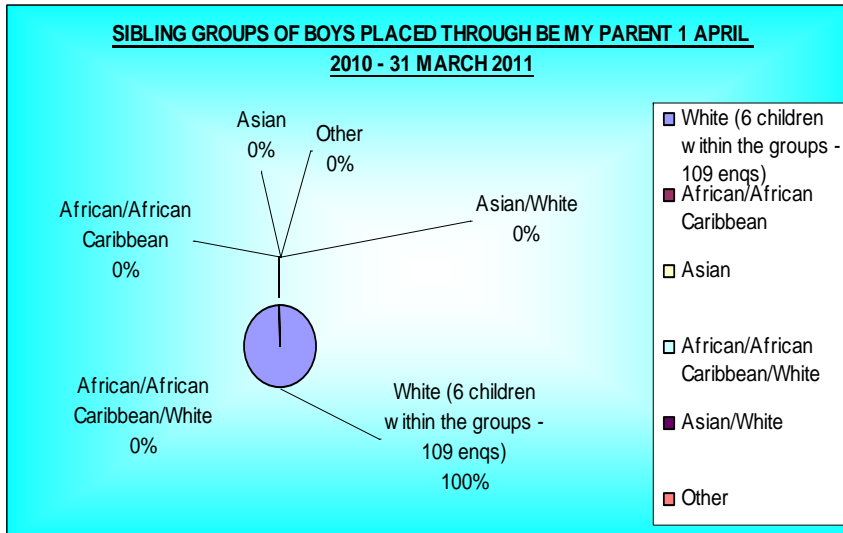

Breakdown of sibling groups placed through Be My Parent between 1 Apr 2010 – 31 March 2011

32 children in sibling groups were placed via Be My parent.

The children received a total of 410 enquiries.